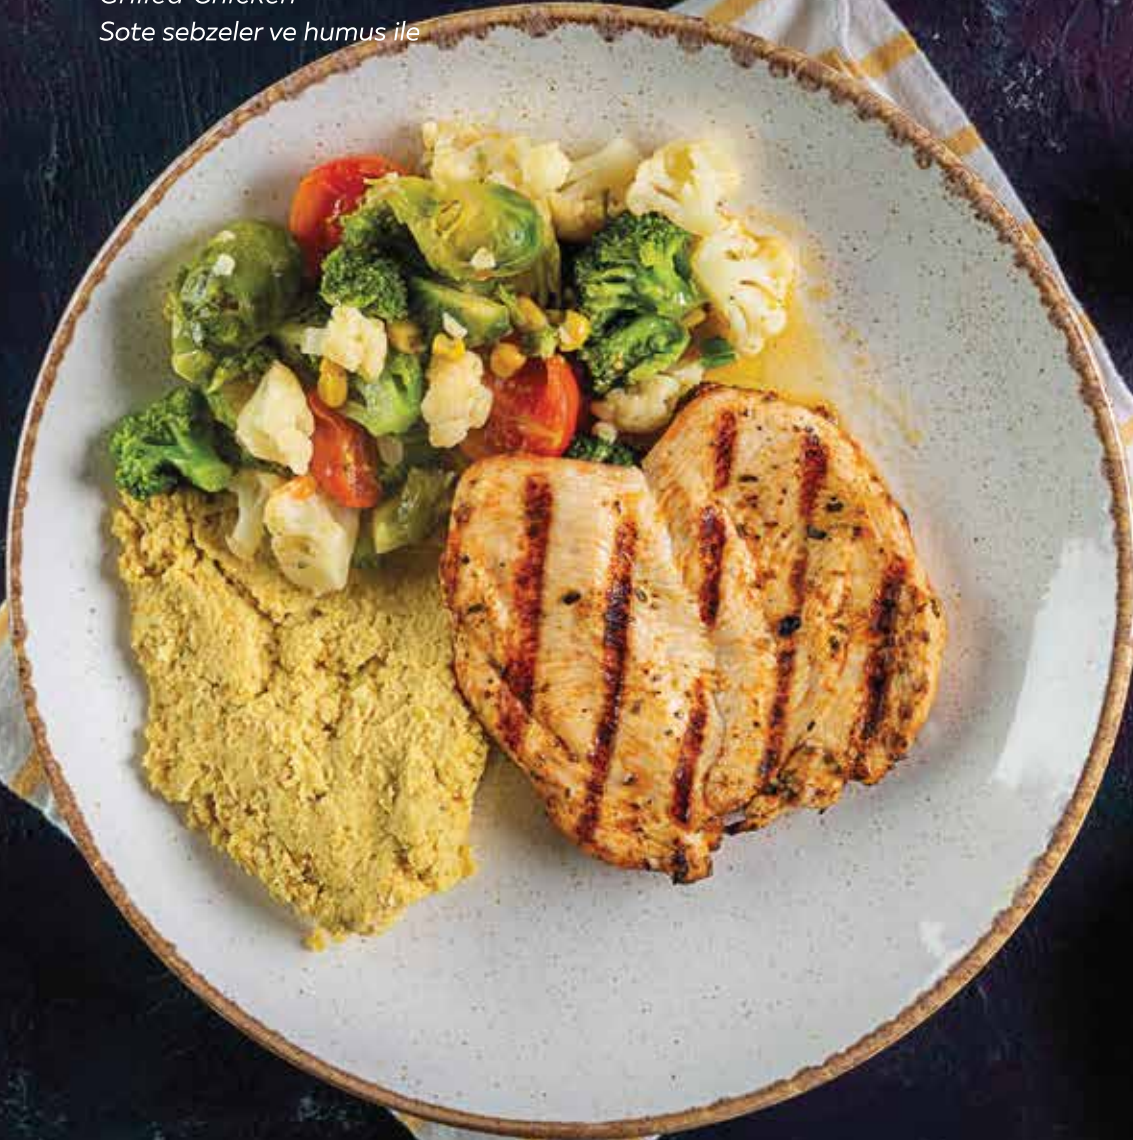

260^{TL}

Köri Soslu Tavuk

Chicken with Curry Sauce

260^{TL}

Barbekü Soslu Tavuk

Chicken with BBQ Sauce

260^{TL}

Dağ kekikli Izgara Piliç

Grilled Chicken

Sote sebzeler ve humus ile

260^{TL}

Çin Tavuğu

Chinees Chicken

Renkli biber, havuç, taze soğan, susam, özel soslar ile